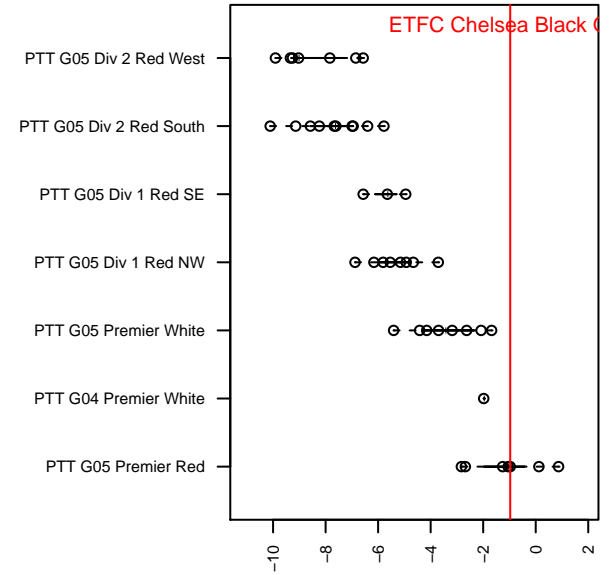

Venues played:
 2017 Beaverton Cup U13 Gold
 2017 Oswego Nike Cup Gold U13
 2017 PTT G05 Premier Red

ETFC Chelsea Black G05
 Dots are actual minus expected GF (blue circles) and GA (red triangles).
 Blue line is smoothed change in attack strength. Red is smoothed change in defense strength.

**attack and defense variance (black dot)
relative to other teams
and top 10 in region**

**attack and defense rating
relative to others at age
and all opponents in last 13 months**

Performance relative to 13 month average